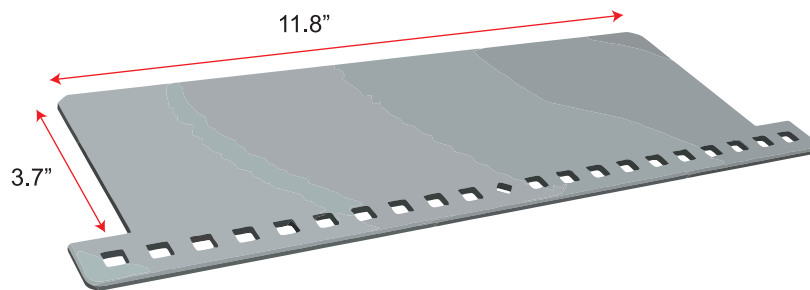

## Tileable Niche

Fits between studs 16" OC for simple installation.

Part Number	Type	Size	Shelf
205-38204-4	For Showers	12" 12"	(no shelf)
205-39269-9	For Showers	12" 20"	(with adj. shelf)
205-38206-2	For Showers	12" 24"	(with adj. shelf)
205-39270-9	For Showers	12" 28"	(with adj. shelf)
205-40073-0	<b>For Steam Showers</b>	12" 28"	(with adj.shelf)

## Niche Shelf

Color matching our range of point Drain Grates, this shelf has been carefully designed to fit right into our pre-made Waterproof Niches. Fits into a 1/8" grout joint. Features a front lip which extends to give extra storage.