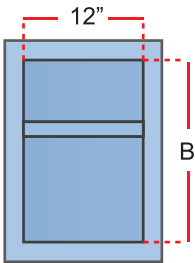

## Tileable Niche

Fits between studs 16" OC for simple installation.

Part Number	Type	Size	Shelf
205-38204-4	For Showers	12" 12"	(no shelf)
205-39269-9	For Showers	12" 20"	(with adj. shelf)
205-38206-2	For Showers	12" 24"	(with adj. shelf)
205-39270-9	For Showers	12" 28"	(with adj. shelf)
205-40073-0	<b>For Steam Showers</b>	12" 28"	(with adj.shelf)

## Niche Shelf

Color matching our range of point Drain Grates, this shelf has been carefully designed to fit right into our pre-made Waterproof Niches. Fits into a 1/8" grout joint. Features a front lip which extends to give extra storage.