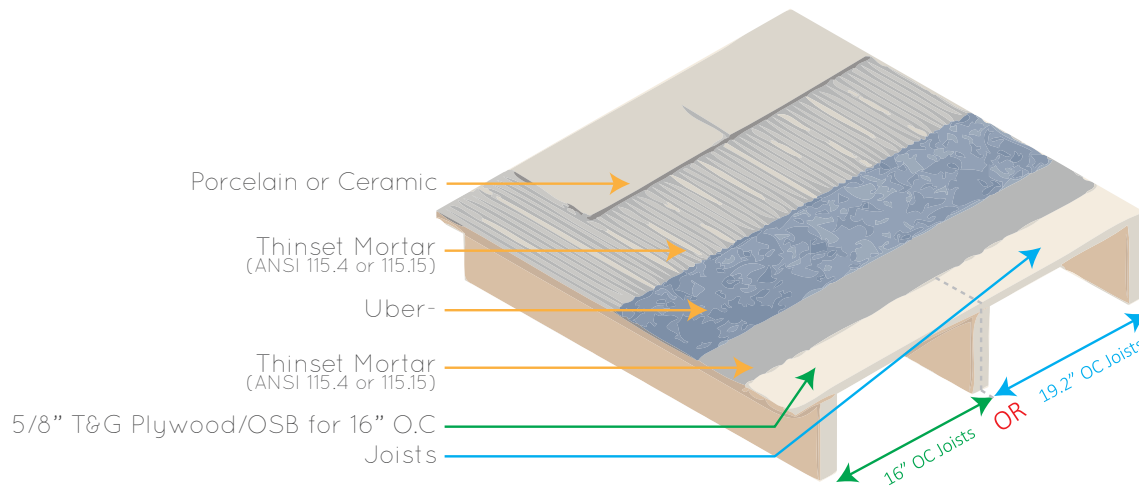

Can replace the need for additional layer of subfloor  
with minimal height\* **Only 1/8" Thick**

**Provides crack protection** for your tiled floor.

## Ubermat

Uncoupling, with fleece on both sides of the mat for ultimate modified thinset adhesion.

Part Number	Size	Rolls / Pallet
210-36307-7	3'3" x 98.5' = 323 sqft/roll	8

### On Plywood/OSB Floor