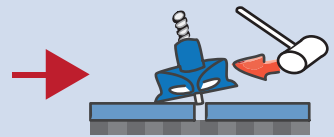

### LEVEL AND SPACE IN 1 STEP

Spread mortar and place tile

Insert levelling base

Apply cap and tighten

Allow mortar to cure

Strike base in the direction of the grout

### Uber Leveling System

Level and space your tiles in one step.

Mandrel

Shield

Part Number	Style	Joint Size & Profile	Pack Size
303-42560-3	Mandrel (Reusable)		50 pcs
303-44653-8	Clear Tile Shield (Optional and Reusable) <i>(For use on delicate surfaces like polished tile)</i>		100 pcs