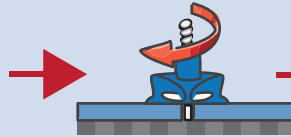

## Ubertile Leveling System

### LEVEL AND SPACE IN 1 STEP

Spread mortar and place tile

Insert levelling base

Apply cap and tighten

Allow mortar to cure

Strike base in the direction of the grout

### Uber Leveling System

Level and space your tiles in one step.

Mandrel

Shield

Part Number	Style	Joint Size & Profile	Pack Size
303-42560-3	Mandrel (Reusable)		50 pcs
303-44653-8	Clear Tile Shield (Optional and Reusable) <i>(For use on delicate surfaces like polished tile)</i>		100 pcs